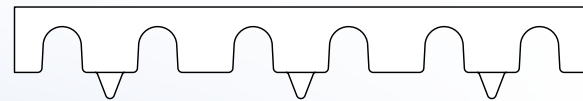

Certification ISO 14021,
EPA & FTC Compliant

Low Pile: for carpets up to 1/4" thick

All Pile: for all carpets

Hard Floor: for all hard floors

Product Code	Size	Shape	Edge	Back	Packaging
planet-saver roll-n-go® (Rollable) Chairmats - Low Pile					
1311001RV	36"x48"	Standard Lip	Straight Edge	Gripper Back	Individual
1311002RV	36"x48"	Standard Lip	Straight Edge	Gripper Back	Bulk (48)
1321001RV	45"x53"	Average Lip	Straight Edge	Gripper Back	Individual
1321002RV	45"x53"	Average Lip	Straight Edge	Gripper Back	Bulk (48)
1332001RV	46"x60"	Rectangular	Straight Edge	Gripper Back	Individual
1332002RV	46"x60"	Rectangular	Straight Edge	Gripper Back	Bulk (48)
planet-saver roll-n-go® (Rollable) Chairmats - All Pile					
C311001PRV	36"x48"	Standard Lip	Straight Edge	Gripper Back	Individual
C311002PRV	36"x48"	Standard Lip	Straight Edge	Gripper Back	Bulk (48)
C321001PRV	45"x53"	Average Lip	Straight Edge	Gripper Back	Individual
C321002PRV	45"x53"	Average Lip	Straight Edge	Gripper Back	Bulk (48)
C332001PRV	46"x60"	Rectangular	Straight Edge	Gripper Back	Individual
C332002PRV	46"x60"	Rectangular	Straight Edge	Gripper Back	Bulk (48)
planet-saver roll-n-go® (Rollable) Chairmats - Hard Floors					
4311061RV	36"x48"	Standard Lip	Straight Edge	Hard Floor	Individual
4311062RV	36"x48"	Standard Lip	Straight Edge	Hard Floor	Bulk (48)
4321061RV	45"x53"	Average Lip	Straight Edge	Hard Floor	Individual
4321062RV	45"x53"	Average Lip	Straight Edge	Hard Floor	Bulk (48)
4332061RV	46"x60"	Rectangular	Straight Edge	Hard Floor	Individual
4332062RV	46"x60"	Rectangular	Straight Edge	Hard Floor	Bulk (48)